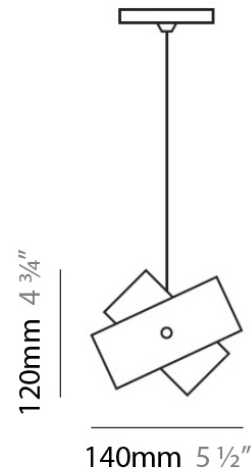

PROJECT
TYPE
NOTES
QUANTITY
DATE

TOURBILLON SUSPENSION

D81104

GENERAL

Series: Tourbillon
Brand: Panzeri
Division: Design
Mounting Type: Suspension
Mounting Location: Ceiling
Subcategory: Pendant

PHYSICAL

Shape: Abstract
Diameter (mm): 140
Diameter (in): 5 1/2
Height (mm): 120
Height (in): 4 3/4
Max. Overall Height (mm): 2120
Max. Overall Height (in): 83 1/16
Light Distribution: Omnidirectional
Weight (kg): 0.5
Weight (lbs): 1
Diffuser: White & Green Glass
Fixture Finish: NIC
Fixture Material: Metal

ELECTRICAL

Number of Lamps: 1
Lamp Type: LED Retrofit
Lamp Shape: T4
Bulb Included: Bulb Not Included
Total Output Wattage (W): 3
Max. Wattage Per Lamp (W): 3
Lamp Base: G9
Input Voltage (V): 120

LED

OPTICAL

RATINGS AND CERTIFICATIONS

Certified By: CSA Certified to UL and CSA Standards
IP rating: IP20