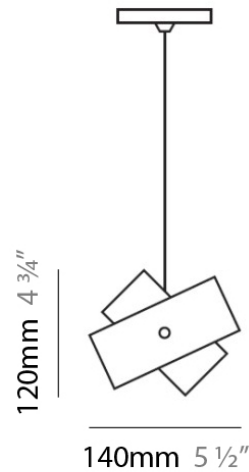

TOURBILLON SUSPENSION

D81100

PROJECT _____

TYPE _____

NOTES _____

QUANTITY _____

DATE _____

GENERAL

Series: Tourbillon

Brand: Panzeri

Division: Design

Mounting Type: Suspension

Mounting Location: Ceiling

Subcategory: Pendant

PHYSICAL

Shape: Abstract

Diameter (mm): 140

Diameter (in): 5 1/2

Height (mm): 120

Height (in): 4 3/4

Max. Overall Height (mm): 2120

Max. Overall Height (in): 83 7/16

Light Distribution: Omnidirectional

Weight (kg): 0.5

Weight (lbs): 1

Diffuser: White Glass

Fixture Finish: NIC

Fixture Material: Metal

ELECTRICAL

Number of Lamps: 1

Lamp Type: LED Retrofit

Lamp Shape: T4

Bulb Included: Bulb Not Included

Total Output Wattage (W): 3

Max. Wattage Per Lamp (W): 3

Lamp Base: G9

Input Voltage (V): 120

LED

OPTICAL

RATINGS AND CERTIFICATIONS

Certified By: CSA Certified to UL and CSA Standards

IP rating: IP20